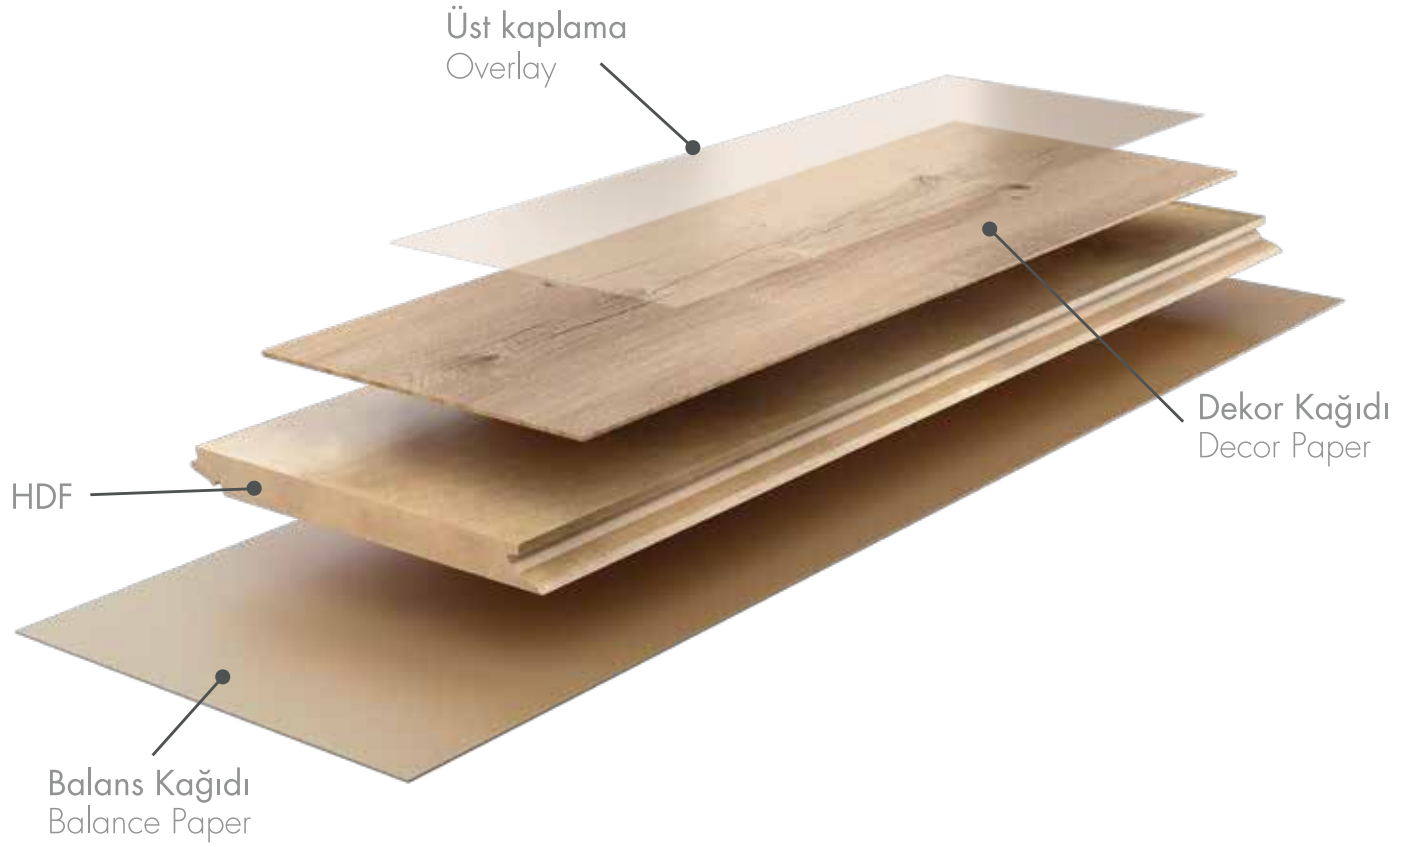

PAKET / PACKAGE m²:
2,316 m²

PAKET İÇİ AĞIRLIK /
WEIGHT PER PACKAGE: 16,5 KG

BELLA PARKENİN YAPISI / LAYERS OF BELLA FLOORING

 **AGT**

Skirting

Evinde yenilik isteyene: AGT Parke ve Süpürgelik. Asking for Innovation at home? AGT Flooring and Skirting